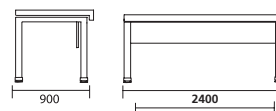

Warranty:

- 5 year structural warranty

Specifications

Product modifications may change specifications

Boadroom table

Returns

Desk

Mobile pedestal