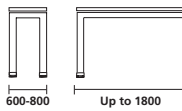

Warranty:

- 5 year structural warranty

Specifications

Product modifications may change specifications

Boadroom table

Returns

Desk

Mobile pedestal