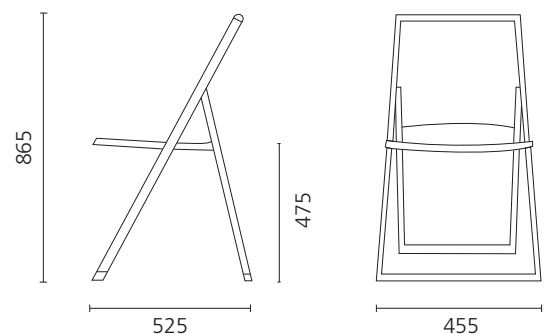

Specifications

Product modifications may change specifications