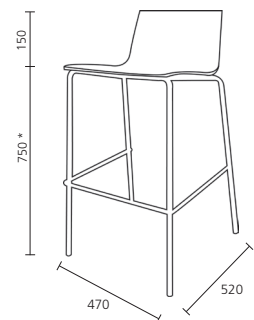

## seating - vivo stool

**Vivo Stool** – a stylish and practical stool with a laminated ply seat

**Features:**

- 19mm Ø Stainless Steel frame
- Laminated Ply

**Options:**

- 2 heights
- White, Black, Grey or Red
- Upholstered seat
- Bright Chrome or Satin Chrome frame

**Range**

- Bar or Bench height

**Warranty:**

- 5 year

Laminated Ply

Upholstered

\* Bar height, Bench height is 715mm

**Specifications**