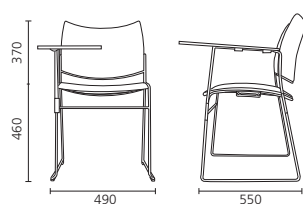

Curvy

A lightweight, stackable and multi-functional chair, designed by Sigurd Rothe for Casala.

Curvy has a number of options, making it ideal for reception, break-out, training, meeting rooms and spaces where versatile seating solutions are required.

Features:

- Stackable
- Lightweight
- Sleek chrome finish
- Polypropylene seat and back
- Stacks 45 chairs

Colour range:

- Black and white

Options:

- Arms
- Writing tablet
- Linking or ganging system
- Bookrack
- Chair and row numbering system
- Transport dolly
- Upholstered seat
- Upholstered seat and back
- 9 additional colours: Brick, Tomato, Azur Blue, Sky Blue, Apple Green, Lime Green, Violet, Grey and Creme
- Beech seat and back
- Bar stool (2 heights)

Warranty:

- 5 year

Specifications

Product modifications may change specifications

Tablet arm