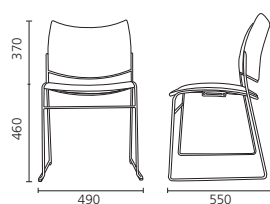

Curvy

A lightweight, stackable and multi-functional chair, designed by Sigurd Rothe for Casala.

Curvy has a number of options, making it ideal for reception, break-out, training, meeting rooms and spaces where versatile seating solutions are required.

Features:

- Stackable
- Lightweight
- Sleek chrome finish
- Polypropylene seat and back
- Stacks 45 chairs

Colour range:

- Black and white

Options:

- Arms
- Writing tablet
- Linking or ganging system
- Bookrack
- Chair and row numbering system
- Transport dolly
- Upholstered seat
- Upholstered seat and back
- 9 additional colours: Brick, Tomato, Azur Blue, Sky Blue, Apple Green, Lime Green, Violet, Grey and Creme
- Beech seat and back
- Bar stool (2 heights)

Warranty:

- 5 year

Specifications

Product modifications may change specifications

No arms