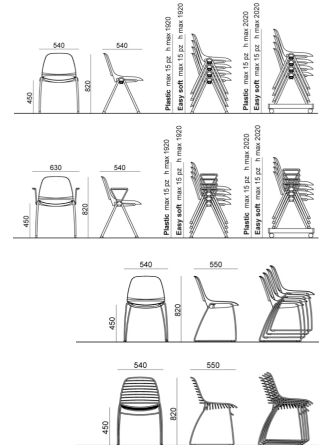

## OPTIONS

- Available in four legs, sled base, swivel, bench and stainless steel rod
- Available in grey, black, red, green and white
- With or without armrests
- With Backrest
- Tablet option available

## DIMENSIONS