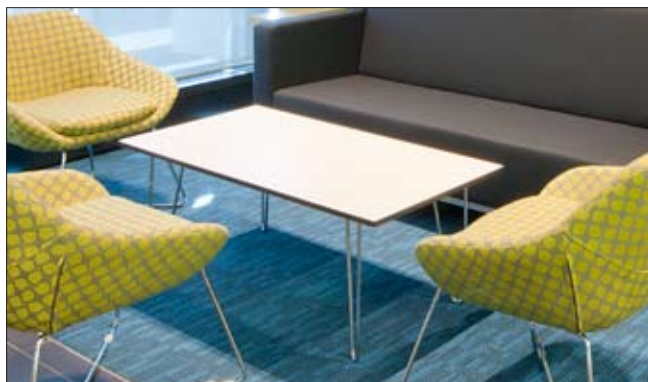

Lola

Lola is a gorgeous coffee and side table range, designed to suit all work environments

Perfect for break out and reception areas, Lola is an eye catching addition to any interior.

Features:

- Stylish design
- Australian made

Options:

- Legs are available in chrome or powder coated finishes
- Tops are supplied to order and a variety of shapes, sizes and finishes are available. Please contact UCI for more information

Warranty:

- 2 Years

Specifications

Product modifications may change specifications