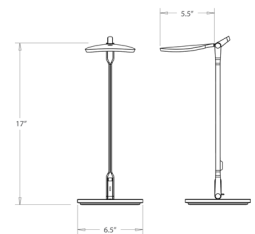

DIMENSIONS

ENVIRONMENTAL CONSIDERATIONS

- Fully recyclable aluminum
- Water-based paint
- LEDs do not contain mercury
- Low power consumption (<10 watts)

BRAND

KONCEPT

DESIGNER

Kenneth Ng & Edmund Ng

WARRANTY

1 year

AWARDS

- Red Dot Design Award 2018
- iF Design Award 2018
- Best of NeoCon Gold 2017
- Interior Design Best of Year Honoree 2017