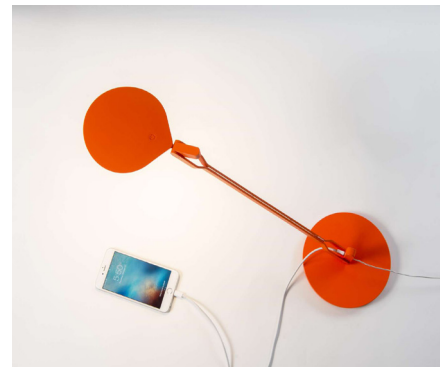

SPLITTY

SPLITTY

SPLITTY

Splitty gets its name from its unique joint design and is one of the most flexible lights in the Konzept collection. When illuminated, the wide LED head casts an even glow thanks to the fully diffused light panel.

Splitty's designers perfected the diffused light source with hidden LEDs so that the lamp performs as a radiant ambient light as well as a functional task light.

Multiple mounting options can free up desk space and a discreet USB port allows users to charge most phones or tablets. Splitty Pro features a built-in occupancy sensor to maximize energy efficiency.

FEATURES

- Matte Black, Silver, Matte Orange*, Matte Leaf Green*, Matte Grey*, Matte White* and Matte Pacific Blue* colours available
- 5.8 watts consumption
- 50,000 hours lifespan
- 3,500 K light color
- Multi-level touch dimming
- 10' cord
- USB port (1A* / 2A**)
- Occupancy Sensor**
- 82 CRI