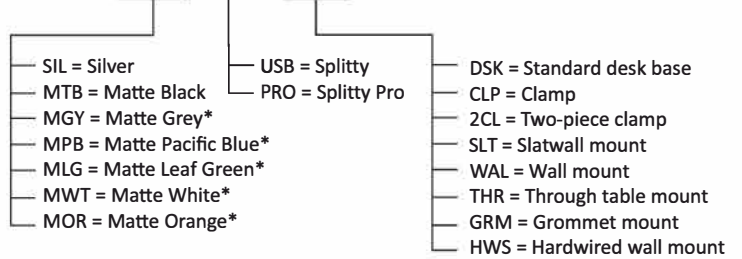

Lumens: 500
Energy Consumption: 5.8 W
Rated Lifespan: 50,000 hours
Color Temperature: Warm (3,500 K)
Color Rendering Index (CRI) : 82
Brightness Adjustability: Continuous Dimming
Standard Finishes: Silver, Matte Black, Matte Grey*, Matte White*, Matte Pacific Blue*, Matte Leaf Green*, Matte Orange*
Material: Aluminum, plastic
USB port: Built-in; 1A (Splitty) / 2A (Splitty Pro)
Occupancy Sensor: Built-in (Splitty Pro only)
C-UL-US Certified

SPY - W -