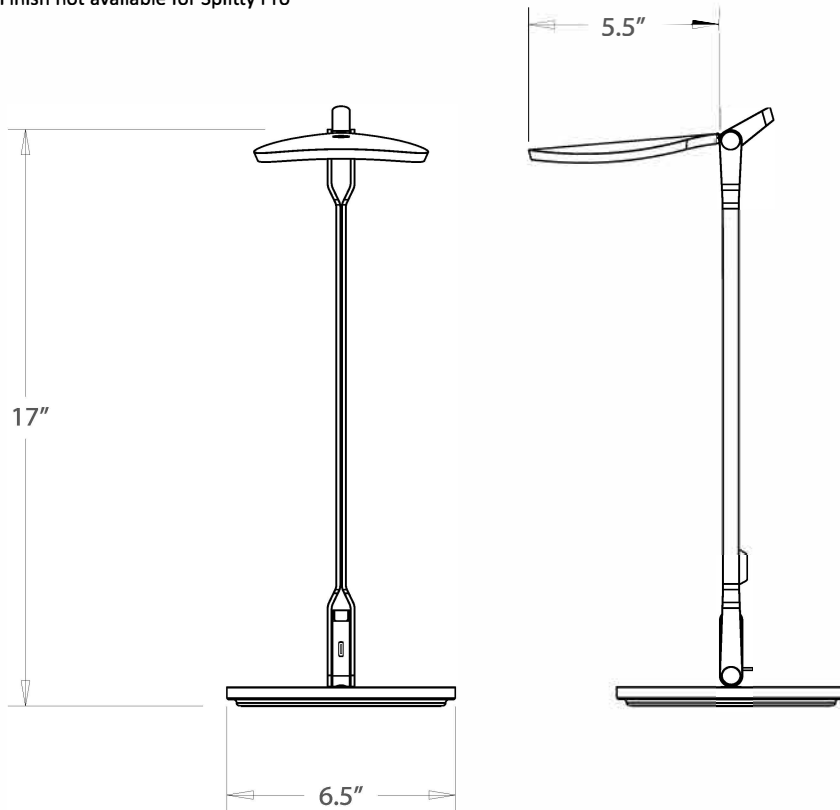

Interior Design Best of Year Honoree 2017

Splitty gets its name from its unique joint design and is one of the most flexible lights in the Koncept collection. When illuminated, the wide LED head casts an even glow thanks to the fully diffused light panel. Koncept designers perfected the diffused light source with hidden LEDs so that the lamp performs as a radiant ambient light as well as a functional task light. Multiple mounting options can free up desk space and a discreet USB port allows users to charge most phones or tablets. Splitty Pro features a built-in occupancy sensor to maximize energy efficiency.

SPY - W -

*Finish not available for Splitty Pro

Mounting Options*

Two-piece clamp
(MT-01-C004)

Clamp (one-piece)
(MT01C3)

Through-table mount
(MT01T1)

Slatwall mount
(MT-01-S004)

Grommet mount
(MT-01-G001)

Light source placed at 15" away from worksurface