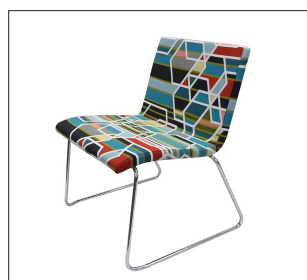

Bria

The Bria lounge chair is perfect for reception, waiting and break out areas. Its stylish sled base is made from a polished stainless steel tube, available in bright chrome or satin chrome, and can also be powder coated in a variety of colours.

The seat and back are upholstered, with the choice of a bordered or a rounded edge.

Features:

- Australian designed and manufactured
- Comfortable
- Stylish

Options:

- Your choice of fabric
- Bordered or rounded edge
- Bright chrome, satin chrome or powder coated leg

Dimensions:

W 680

D 640

H 780

SH 460

Warranty:

- 3 years

Specifications

Product modifications may change specifications