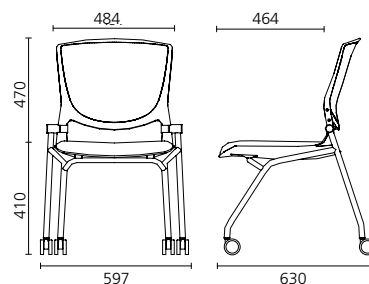

Features:

- Light
- Functional
- Mobile
- Soft shell backrest
- Increased Synchro-tilt reclining mechanism (up to 12 degrees from the standard position)
- Nesting
- Sophisticated ergonomic functions that offer seat height adjustment, angle tilt reclining, a flexible grid back which allows the backrest to fit the user's body and flex as they move.

Specifications

Product modifications may change specifications

Nesting formation

Swivel

Swivel with arms

Nesting

Nesting with arms

Swivel

Swivel, arms

Nesting

Nesting, arms