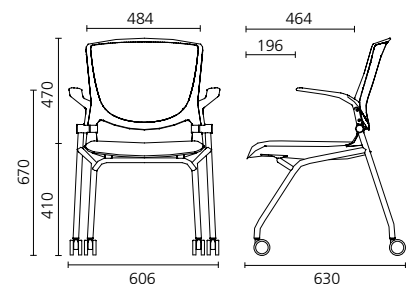

Features:

- Light
- Functional
- Mobile
- Soft shell backrest
- Increased Synchro-tilt reclining mechanism (up to 12 degrees from the standard position)
- Nesting
- Sophisticated ergonomic functions that offer seat height adjustment, angle tilt reclining, a flexible grid back which allows the backrest to fit the user's body and flex as they move.

Specifications

Product modifications may change specifications

Nesting formation

Swivel

Swivel with arms

Nesting

Nesting with arms

Swivel

Swivel, arms

Nesting

Nesting, arms