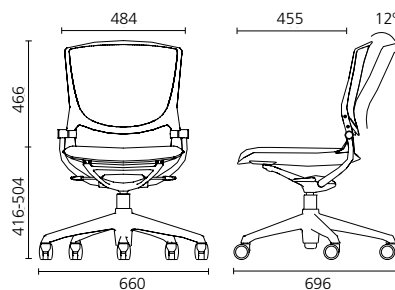

Features:

- Light
- Functional
- Mobile
- Soft shell backrest
- Increased Synchro-tilt reclining mechanism (up to 12 degrees from the standard position)
- Nesting
- Sophisticated ergonomic functions that offer seat height adjustment, angle tilt reclining, a flexible grid back which allows the backrest to fit the user's body and flex as they move.

Specifications

Product modifications may change specifications

Nesting formation

Swivel

Swivel with arms

Nesting

Nesting with arms

Swivel

Swivel, arms

Nesting

Nesting, arms