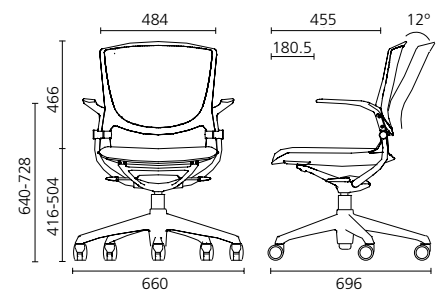

Features:

- Light
- Functional
- Mobile
- Soft shell backrest
- Increased Synchro-tilt reclining mechanism (up to 12 degrees from the standard position)
- Nesting
- Sophisticated ergonomic functions that offer seat height adjustment, angle tilt reclining, a flexible grid back which allows the backrest to fit the user's body and flex as they move.

Specifications

Product modifications may change specifications

Nesting formation

Swivel

Swivel with arms

Nesting

Nesting with arms

Swivel