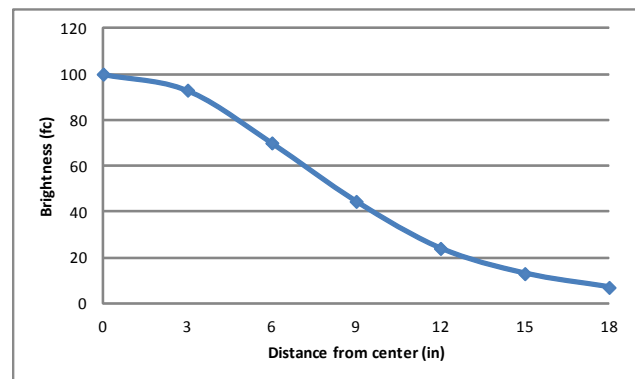

Materials & Resources (MR)

Credit 4.1: Recycled Content - 10%
Lamps contain parts made out of 10% pre-consumer recycled content.
(Potential points: 1)

Credit 4.2: Recycled Content - 20%
Lamps contain parts made out of 20% pre-consumer recycled content.
(Potential points: 2)

Light source placed at 12.75" away from worksurface