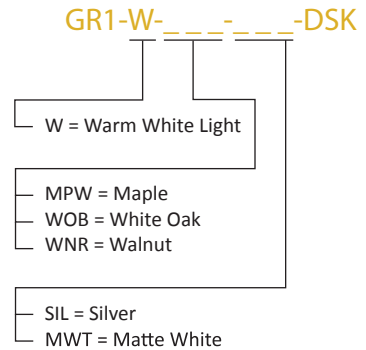

Specifications **Model number**

Number of LEDs:	28
Energy Consumption:	6 W
LED Rated Lifespan:	50,000 hours
Typical Colour Temp. – Warm:	3,500 K
Colour Rendering Index (CRI):	85
Dimmer:	Built-in Touch Sensor
Brightness Adjustability:	Continuous Dimming
Standard Colour Finish:	Maple/Silver, White Oak/Matte White, Walnut/Matte White
Material:	Wood/Aluminum/Plastic
Cord Colour:	White, Blue, Red
Cord Length:	10'
Transformer (100–240 V; 50/60 Hz):	Included – C-UL-US Certified
Maximum Brightness:	100 fc

NOTE: Actual wood finish may vary due to natural variations in wood grain and finish.

Dimensions

LEED credit eligibility **Photometrics**

Energy & Atmosphere (EA)

Credit 1.1: Optimize Energy Performance
LED lighting to reduce energy consumption.
(Potential points: 3)

Innovation In Design (ID)

Credit 1.1- 1.4: Innovation in Design
Gravy™ features edge lit technology that provides a soft, evenly distributed glow of warm light. A simply touch turns the lamp on/off and dims the light.
(Potential points: 4)