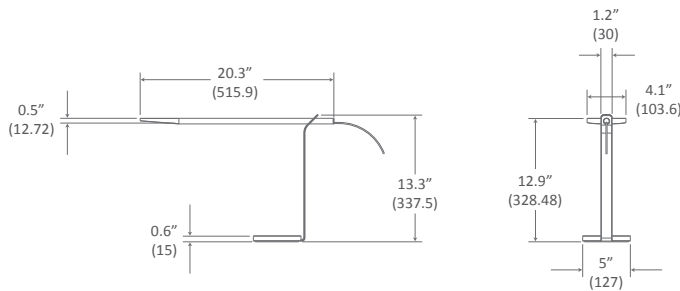

Specifications **Model number**

Number of LEDs:	28
Energy Consumption:	6 W
LED Rated Lifespan:	50,000 hours
Typical Colour Temp. – Warm:	3,500 K
Colour Rendering Index (CRI):	85
Dimmer:	Built-in Touch Sensor
Brightness Adjustability:	Continuous Dimming
Standard Colour Finish:	Maple/Silver, White Oak/Matte White, Walnut/Matte White
Material:	Wood/Aluminum/Plastic
Cord Colour:	White, Blue, Red
Cord Length:	10'
Transformer (100–240 V; 50/60 Hz):	Included – C-UL-US Certified
Maximum Brightness:	100 fc

NOTE: Actual wood finish may vary due to natural variations in wood grain and finish.

Dimensions

LEED credit eligibility **Photometrics**

Energy & Atmosphere (EA)

Credit 1.1: Optimize Energy Performance
LED lighting to reduce energy consumption.
(Potential points: 3)